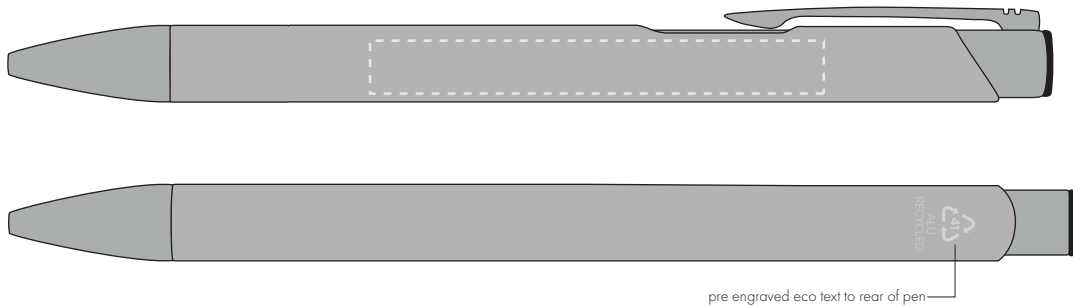

Your Ref:	Quantity:	Product Code: TPC982001
Our Ref:	Version: 1	Product Colour: SILVER

PRINTING CONCERNS:

We stock this item in the following colours

**PANTONE REFERENCE(S)**

- Colour 1
- Colour 2
- Colour 3
- Colour 4

ARTWORK SCALE 100%

ARTWORK SCALE 100%

Side Print Area:

60mm x 7mm

pre engraved eco text to rear of pen

Product Image for visualisation
- colours may vary

The dashed line is to demonstrate print area and will not appear on your printed item